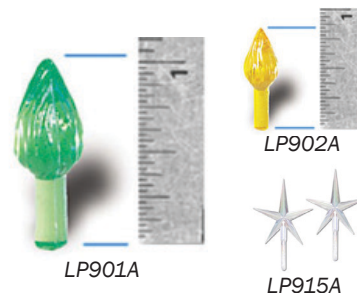

TREE LIGHTS

All bags contain approximately 144 pieces. Assorted bags have a random mix of Blue, Clear, Red & Green. Aurora Star toppers are available in Large (2 1/4") and come in Clear, Blue, Green & Red. Samll (7/8") come in above colors plus Aqua.

LP901A-G.....Medium Twists..... $7.99
LP902A .....Small Twist..... $5.99
LP915A-F .....Small Stars $0.99
LP902A-F .....Large Stars $0.99