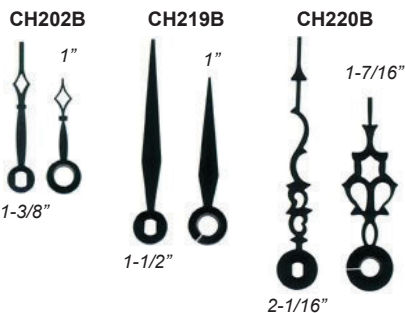

Quantity discounts apply on multiples of the same item

PUMPS & POURERS

Glue-Down Dispenser

When you buy ... **1-5 @** **6-11 @** **12+ @**
MS602 (white)..... $1.99 .....$1.59 ..... $1.39
MS603 (tan)..... $1.99 .....$1.59 ..... $1.39
MS604 (black)..... $1.99 .....$1.59 ..... $1.39

Pump or Pouter w/Cork

Cork is cut to fit a 1-1/8" hole in the body of the pump bottle.

MS630 (White) ... $2.50 .....$2.00 .....$1.75
MS632 (black).... $2.50 .....$2.00 .....$1.75
MS700 ..... Chrome Pouter.....$3.95

Pump w/Rubber Collar

Cork is cut to fit a 1-1/8" hole in the body of the pump bottle.

MS633 (White) ... $2.50 .....$2.00 .....$1.75
MS634 (black).... $2.50 .....$2.00 .....$1.75

HUMMINGBIRD FEEDER

Rubber Stopper and curved feeding tube. Make your own hanging feeders! 1" top x 5/8" base stopper 5/16" wide x 3-1/2" long tube.

MS650 ..... $2.65 ea

HONEY DIPPER

When you buy ... **1-5 @** **6-11 @** **12+ @**
MS631 ..... $3.25 .....$2.80 .....$2.28

CLOCK MOVEMENTS

Ultra-thin quartz battery movements include hardware, minute, hour and second hands.

Battery not included.

Measurement beside item number refers to the length of shaft for the clock hands.

1-5 @ **6-11 @** **12+ @**
All sizes ..... $8.85 ..... $7.08 ..... $6.20

CP320SS .....shaft length = 5/16"
CP320S.....shaft length = 7/16"
CP320M.....shaft length = 11/16"
CP320L.....shaft length = 15/16"

CLOCK HANDS

Length of clock hands is measured from the center of the hole for the drive shaft to the tip of the hand.

Clock hands listed here are black; gold hands are also available by special order. Measurements refer to the dial size of the actual clock face.

CH202B .....3-4" ..... $0.99 ea
CH219B .....5-6" ..... $0.99 ea
CH220B .....5-6" ..... $0.99 ea

TREE LIGHTS