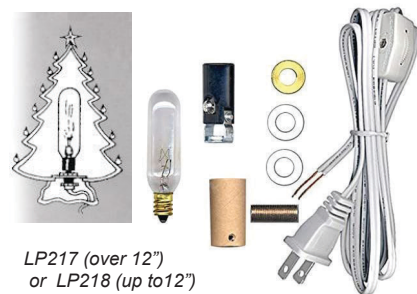

CH202B3-4" \$0.99 ea
 CH219B5-6" \$0.99 ea
 CH220B5-6" \$0.99 ea

TREE LIGHTS

All bags contain approximately 144 pieces. Assorted bags have a random mix of Blue, Clear, Red & Green. Aurora Star toppers are available in Large (2 1/4") and come in Clear, Blue, Green & Red. Samll (7/8") come in above colors plus Aqua.

LP901A-G.....Medium Twists..... \$7.99
 LP902ASmall Twist..... \$5.99
 LP915A-FSmall Stars \$0.99
 LP902A-FLarge Stars \$0.99

TREE FIXTURE KITS

A light fixture set up to finish off your Christmas trees or Christmas village pieces and make them sparkle!

LP217(over 12") \$10.95
 LP218(12" or less)..... \$10.95

LAMP PARTS

We have a large selection of lamp parts in stock or available by special order.

LP51 \$17.99 ea

Socket Lamp Kit w/3-way Switch, 8" Harp

LP783 \$7.99 ea